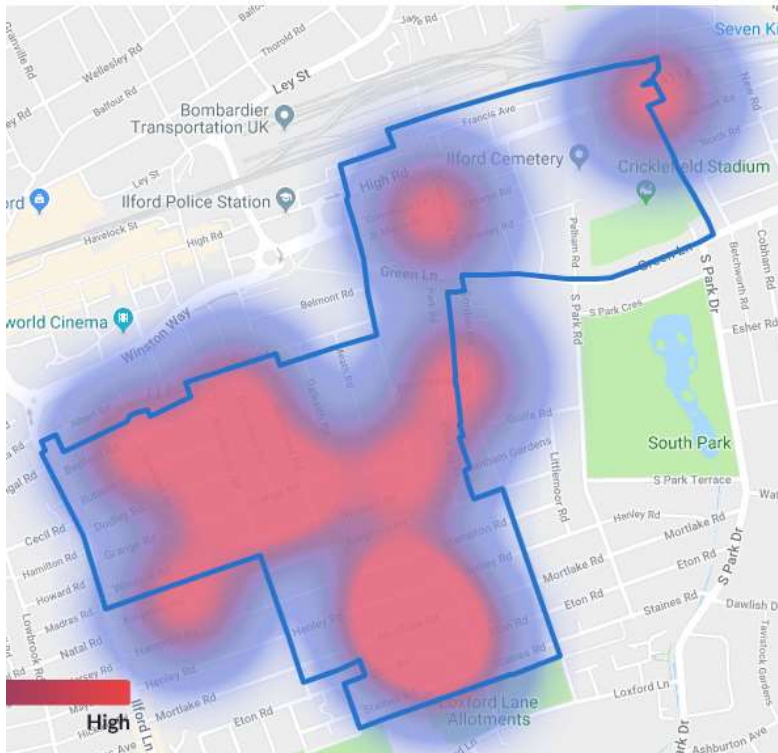

Clementswood