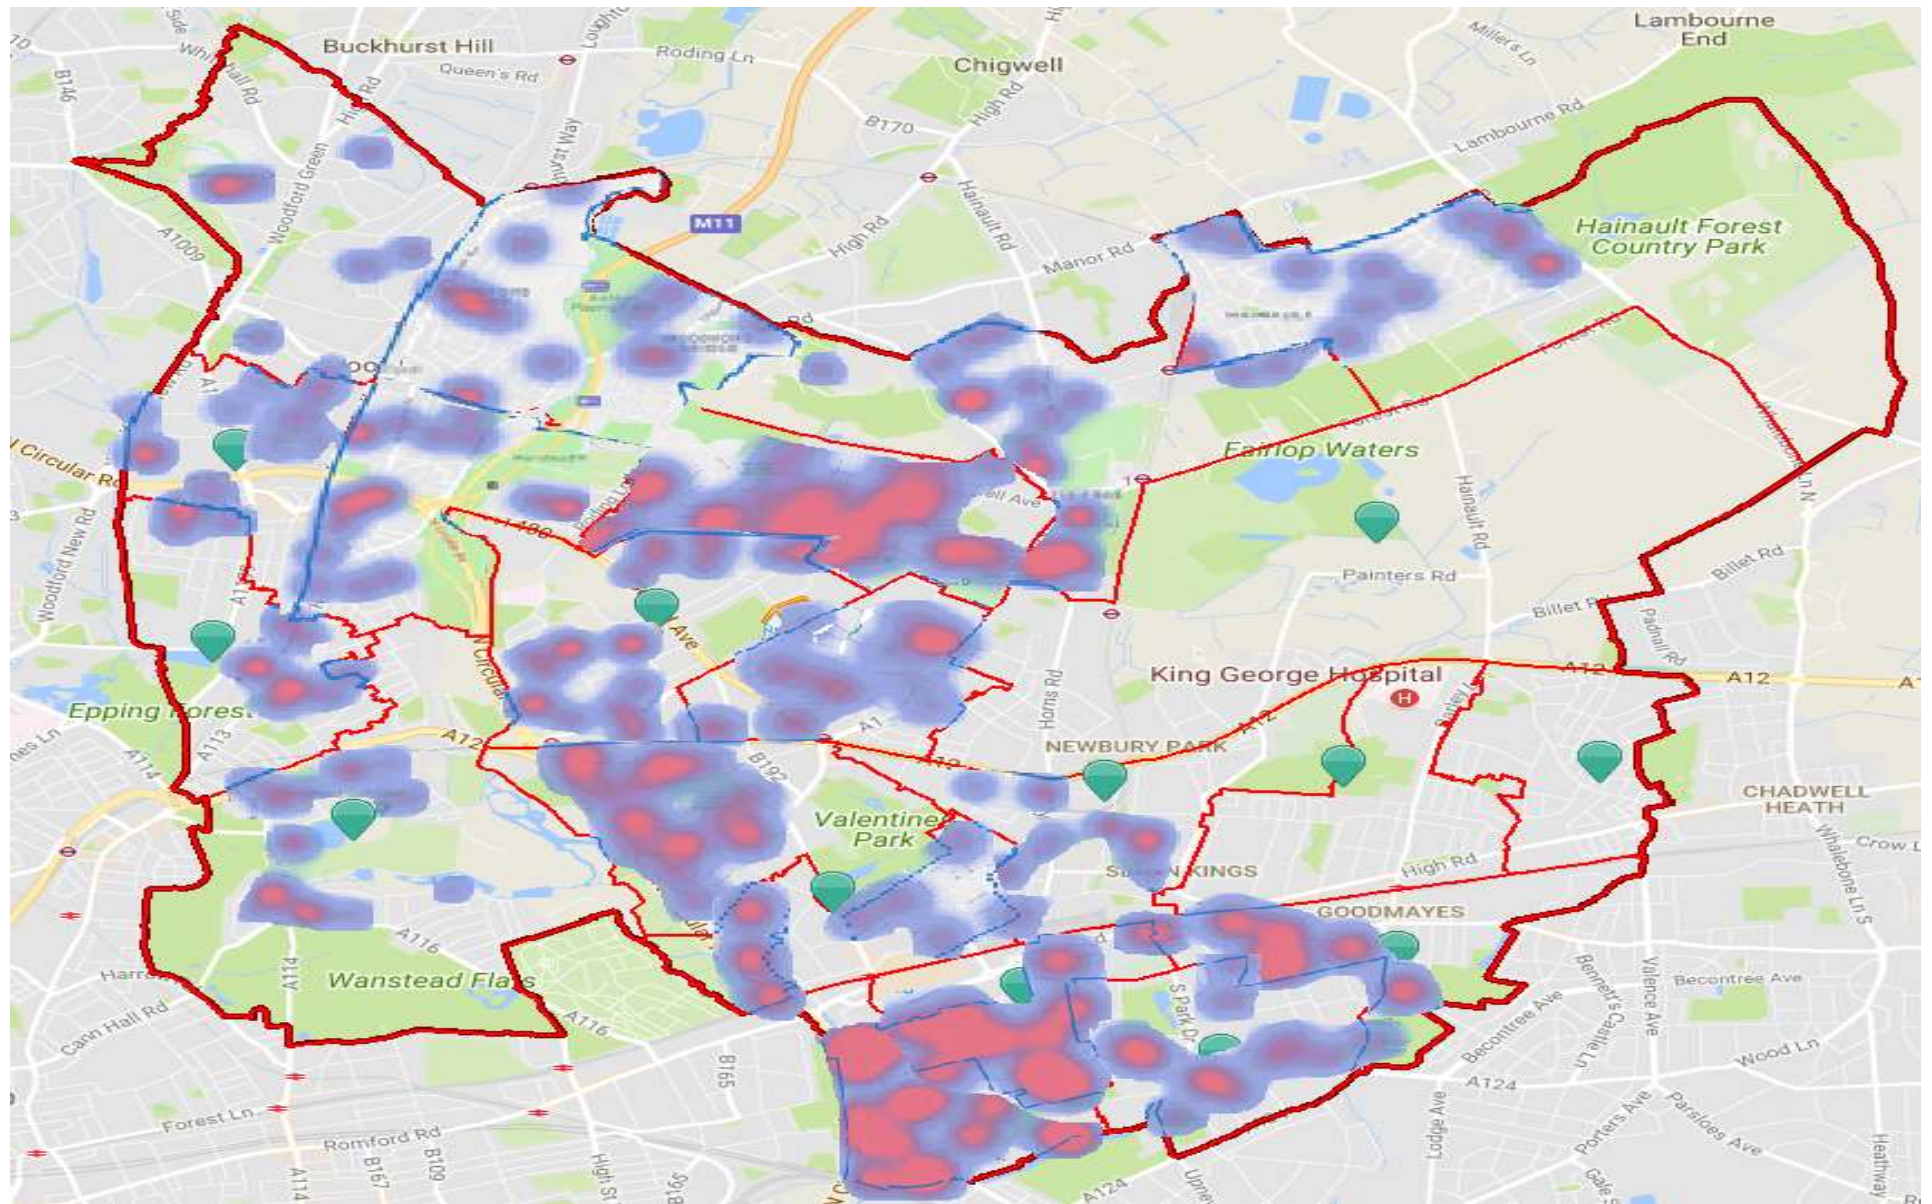

**Burglary for Redbridge**

**January 2018**

<b>Title</b>	<b>Residential Burglary Heatmap for Redbridge</b>
<b>Summary/Purpose</b>	<b>A heatmap and hotspot map showing burglary in January 2018 across Redbridge. To help with discussions and decision making on crime reduction and prevention.</b>
<b>Author</b>	<b>Kartik Parekh</b>
<b>Date Created</b>	<b>March 2018</b>

## January 2018 – Burglary Hotspots

This image has been created by superimposing the two following images to show the hotspots:

1. The ward map as displayed on the Redbridge Council website as at 19<sup>th</sup> March 2018
2. The map of burglary hotspots from the “Revealed: Redbridge’s top 10 most crime-ridden streets” article by Aaron Walawalkar and Alex Shaw Published in the Ilford Recorder on 16<sup>th</sup> March 2018

## Ward Breakdown