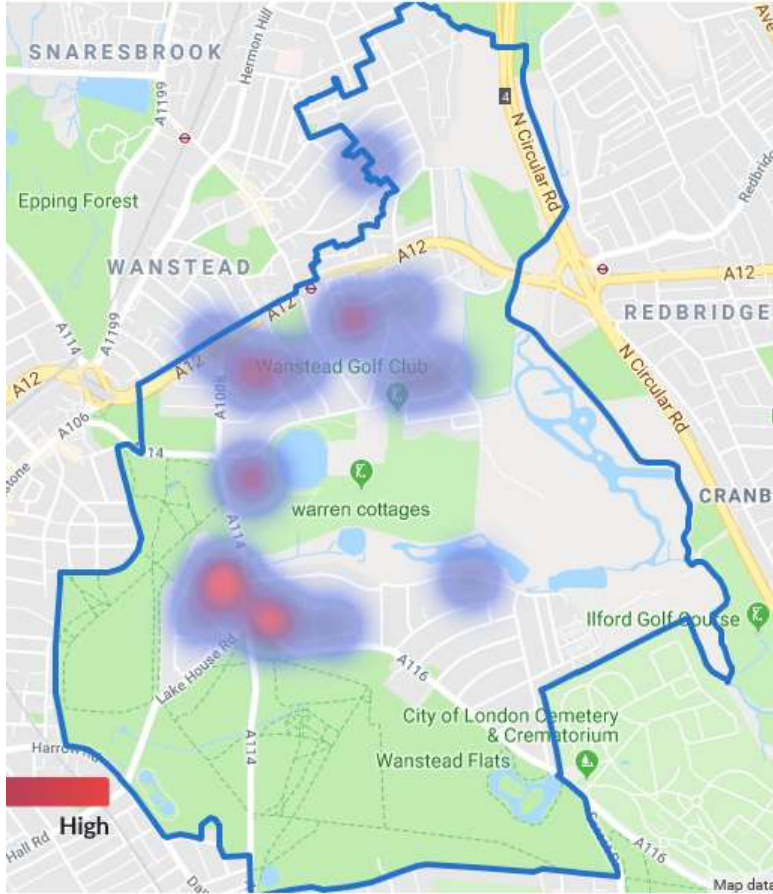

Ward Breakdown

Wanstead