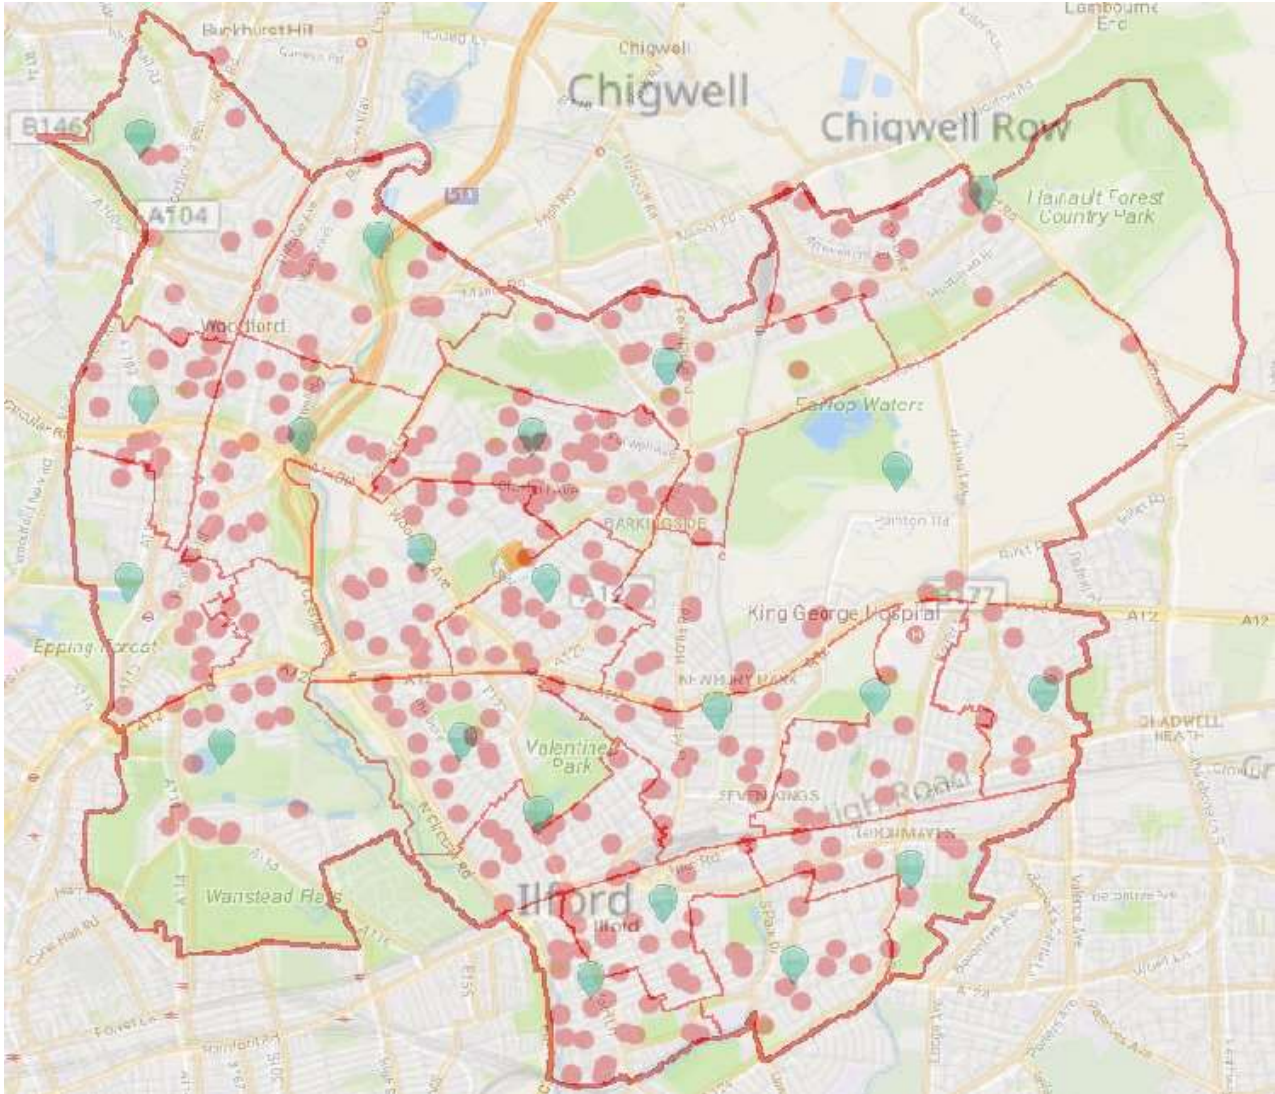

**Burglary for Redbridge**

**January 2018**

<b>Title</b>	<b>Residential Burglary Heatmap for Redbridge</b>
<b>Summary/Purpose</b>	<b>A heatmap and hotspot map showing burglary in January 2018 across Redbridge. To help with discussions and decision making on crime reduction and prevention.</b>
<b>Author</b>	<b>Kartik Parekh</b>
<b>Date Created</b>	<b>March 2018</b>

## January 2018 – Burglary Hotspots

This image has been created by superimposing the two following images to show the hotspots:

1. The ward map as displayed on the Redbridge Council website as at 19<sup>th</sup> March 2018
2. The map of burglary hotspots from the “Revealed: Redbridge’s top 10 most crime-ridden streets” article by Aaron Walawalkar and Alex Shaw Published in the Ilford Recorder on 16<sup>th</sup> March 2018

## Ward Breakdown